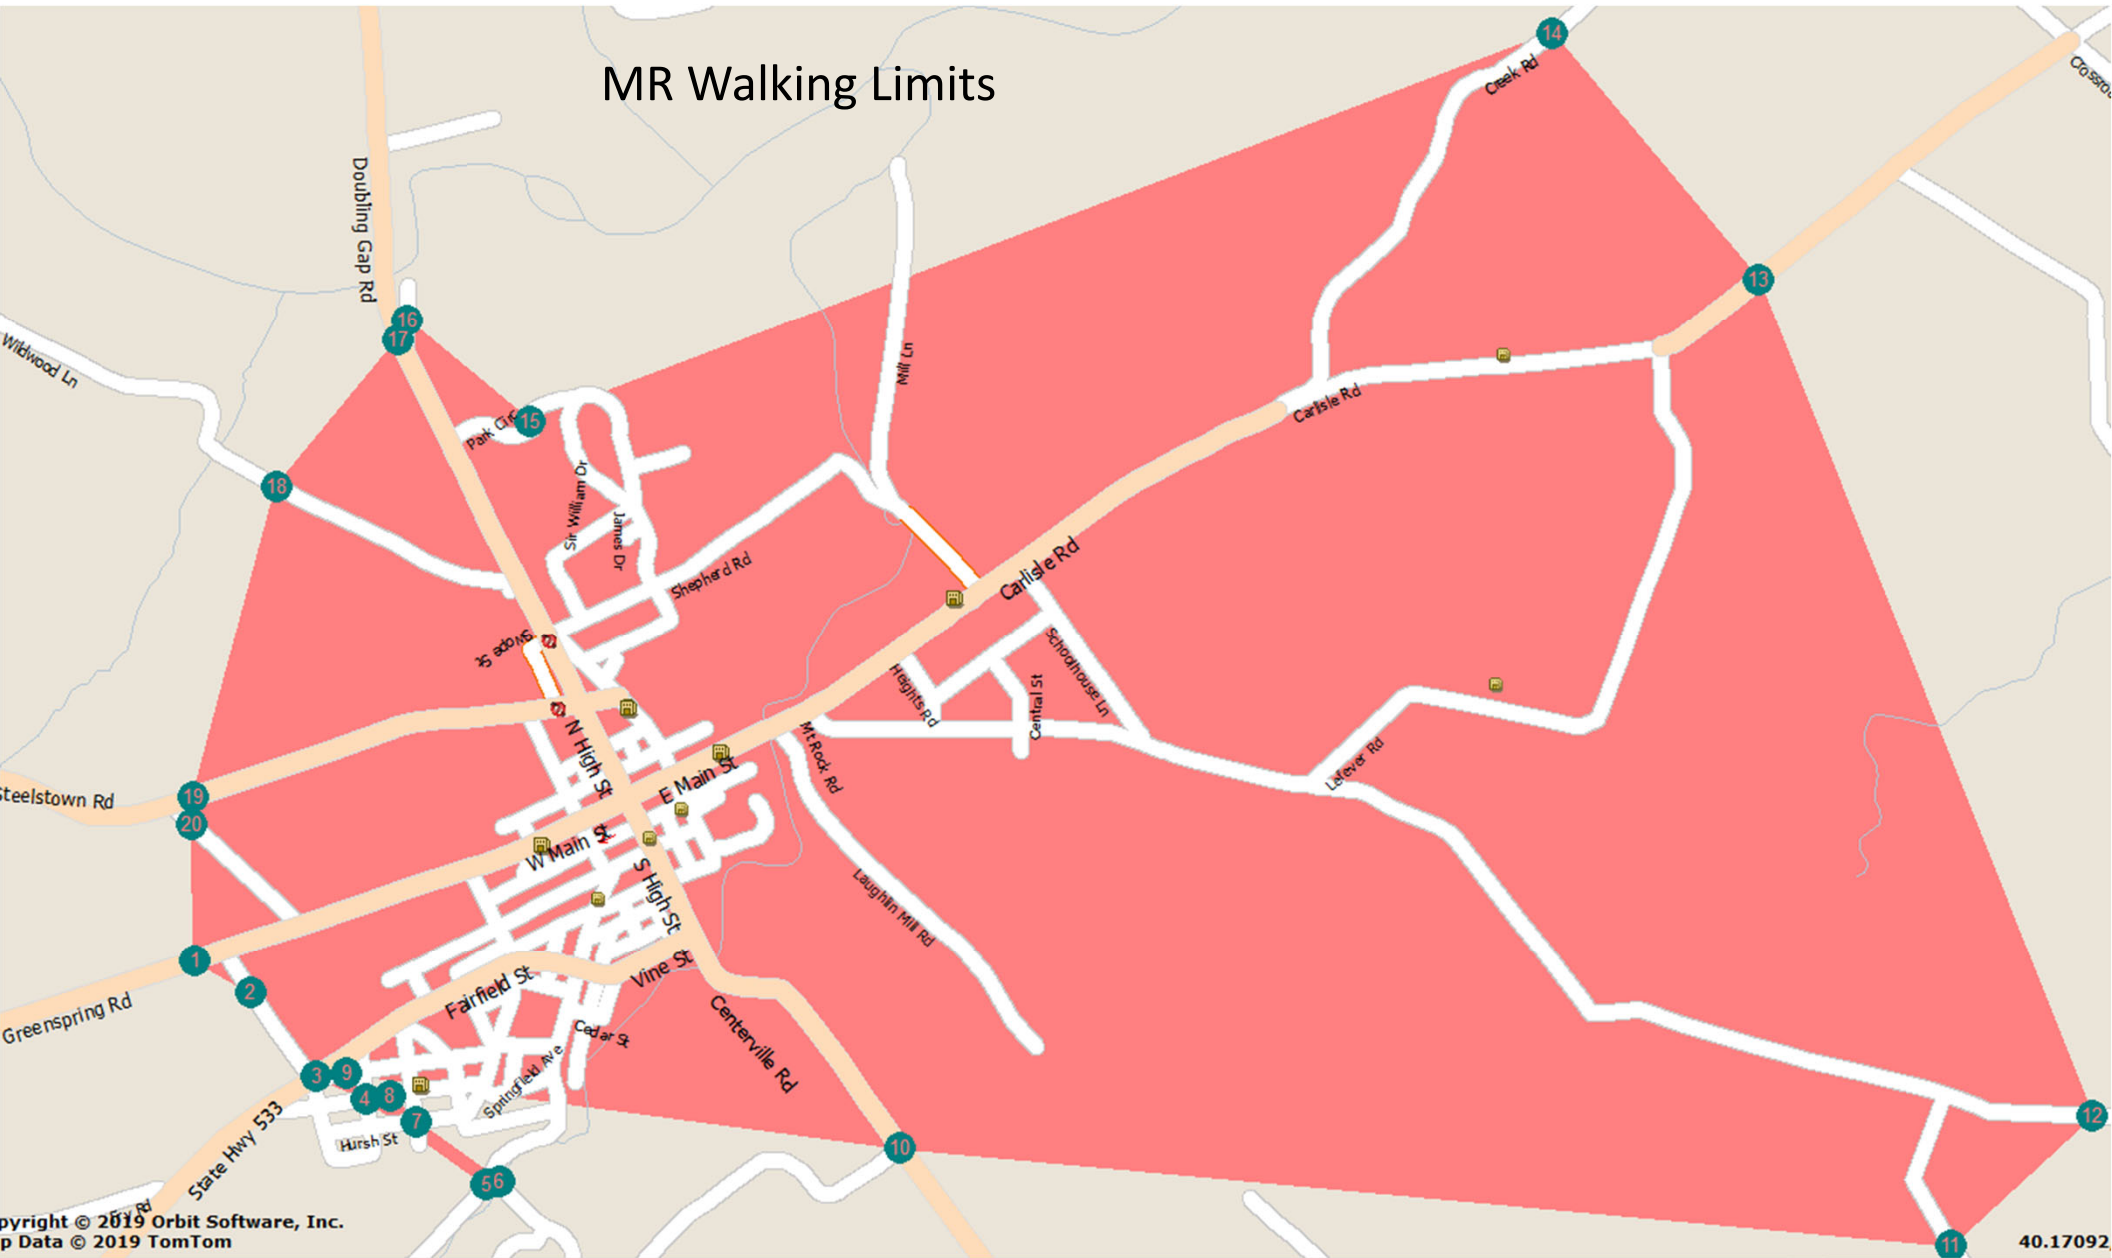

Adult Traffic Control
During bus arrival / departure only

end

start

Middle School

Proposed Walking Routes

MR Walking Limits

MS WR#1

Adult Traffic Control
During bus arrival / departure only

MS WR#2

Adult Traffic Control
During bus arrival / departure only

MS WR#3

Adult Crossing Guard
For Elem students only

Adult Traffic Control
During bus arrival / departure only

MS WR#4

Adult Traffic Control
During bus arrival / departure only

start

end

Mt. Rock

Walking Routes

MR Walking Limits

MR WR#1

Adult Traffic Control
During bus arrival / departure only

start