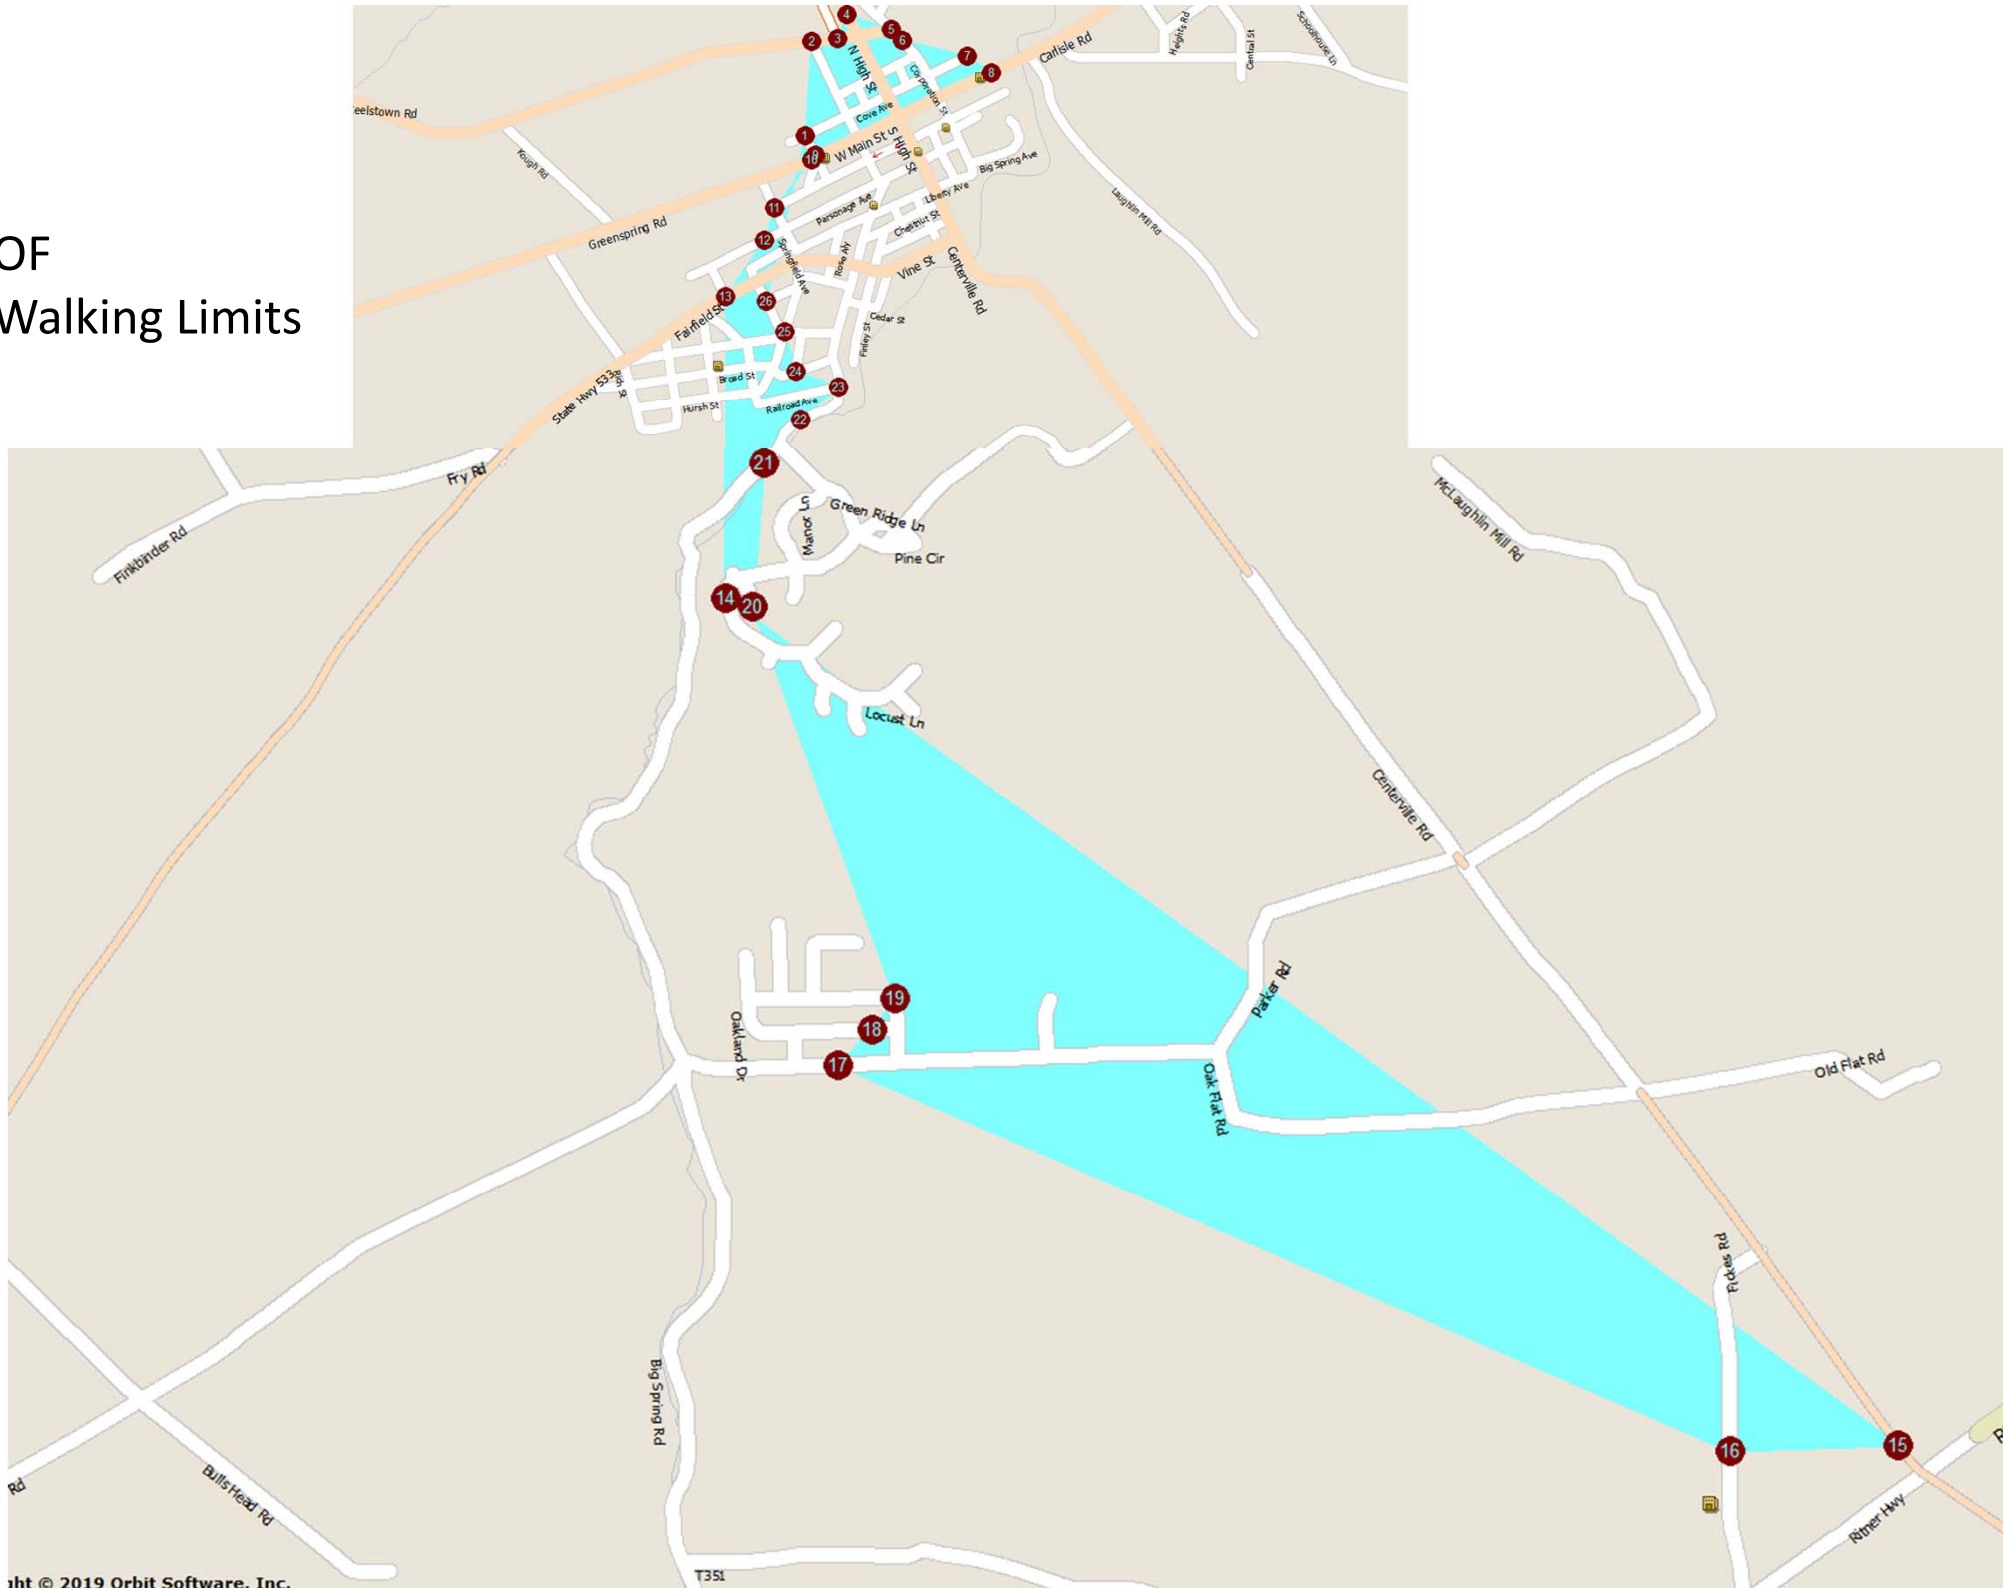

MR WR#4

Adult Traffic Control
During bus arrival / departure only

end

start

Oak Flat

Walking Routes

OF Walking Limits

OF WR#1