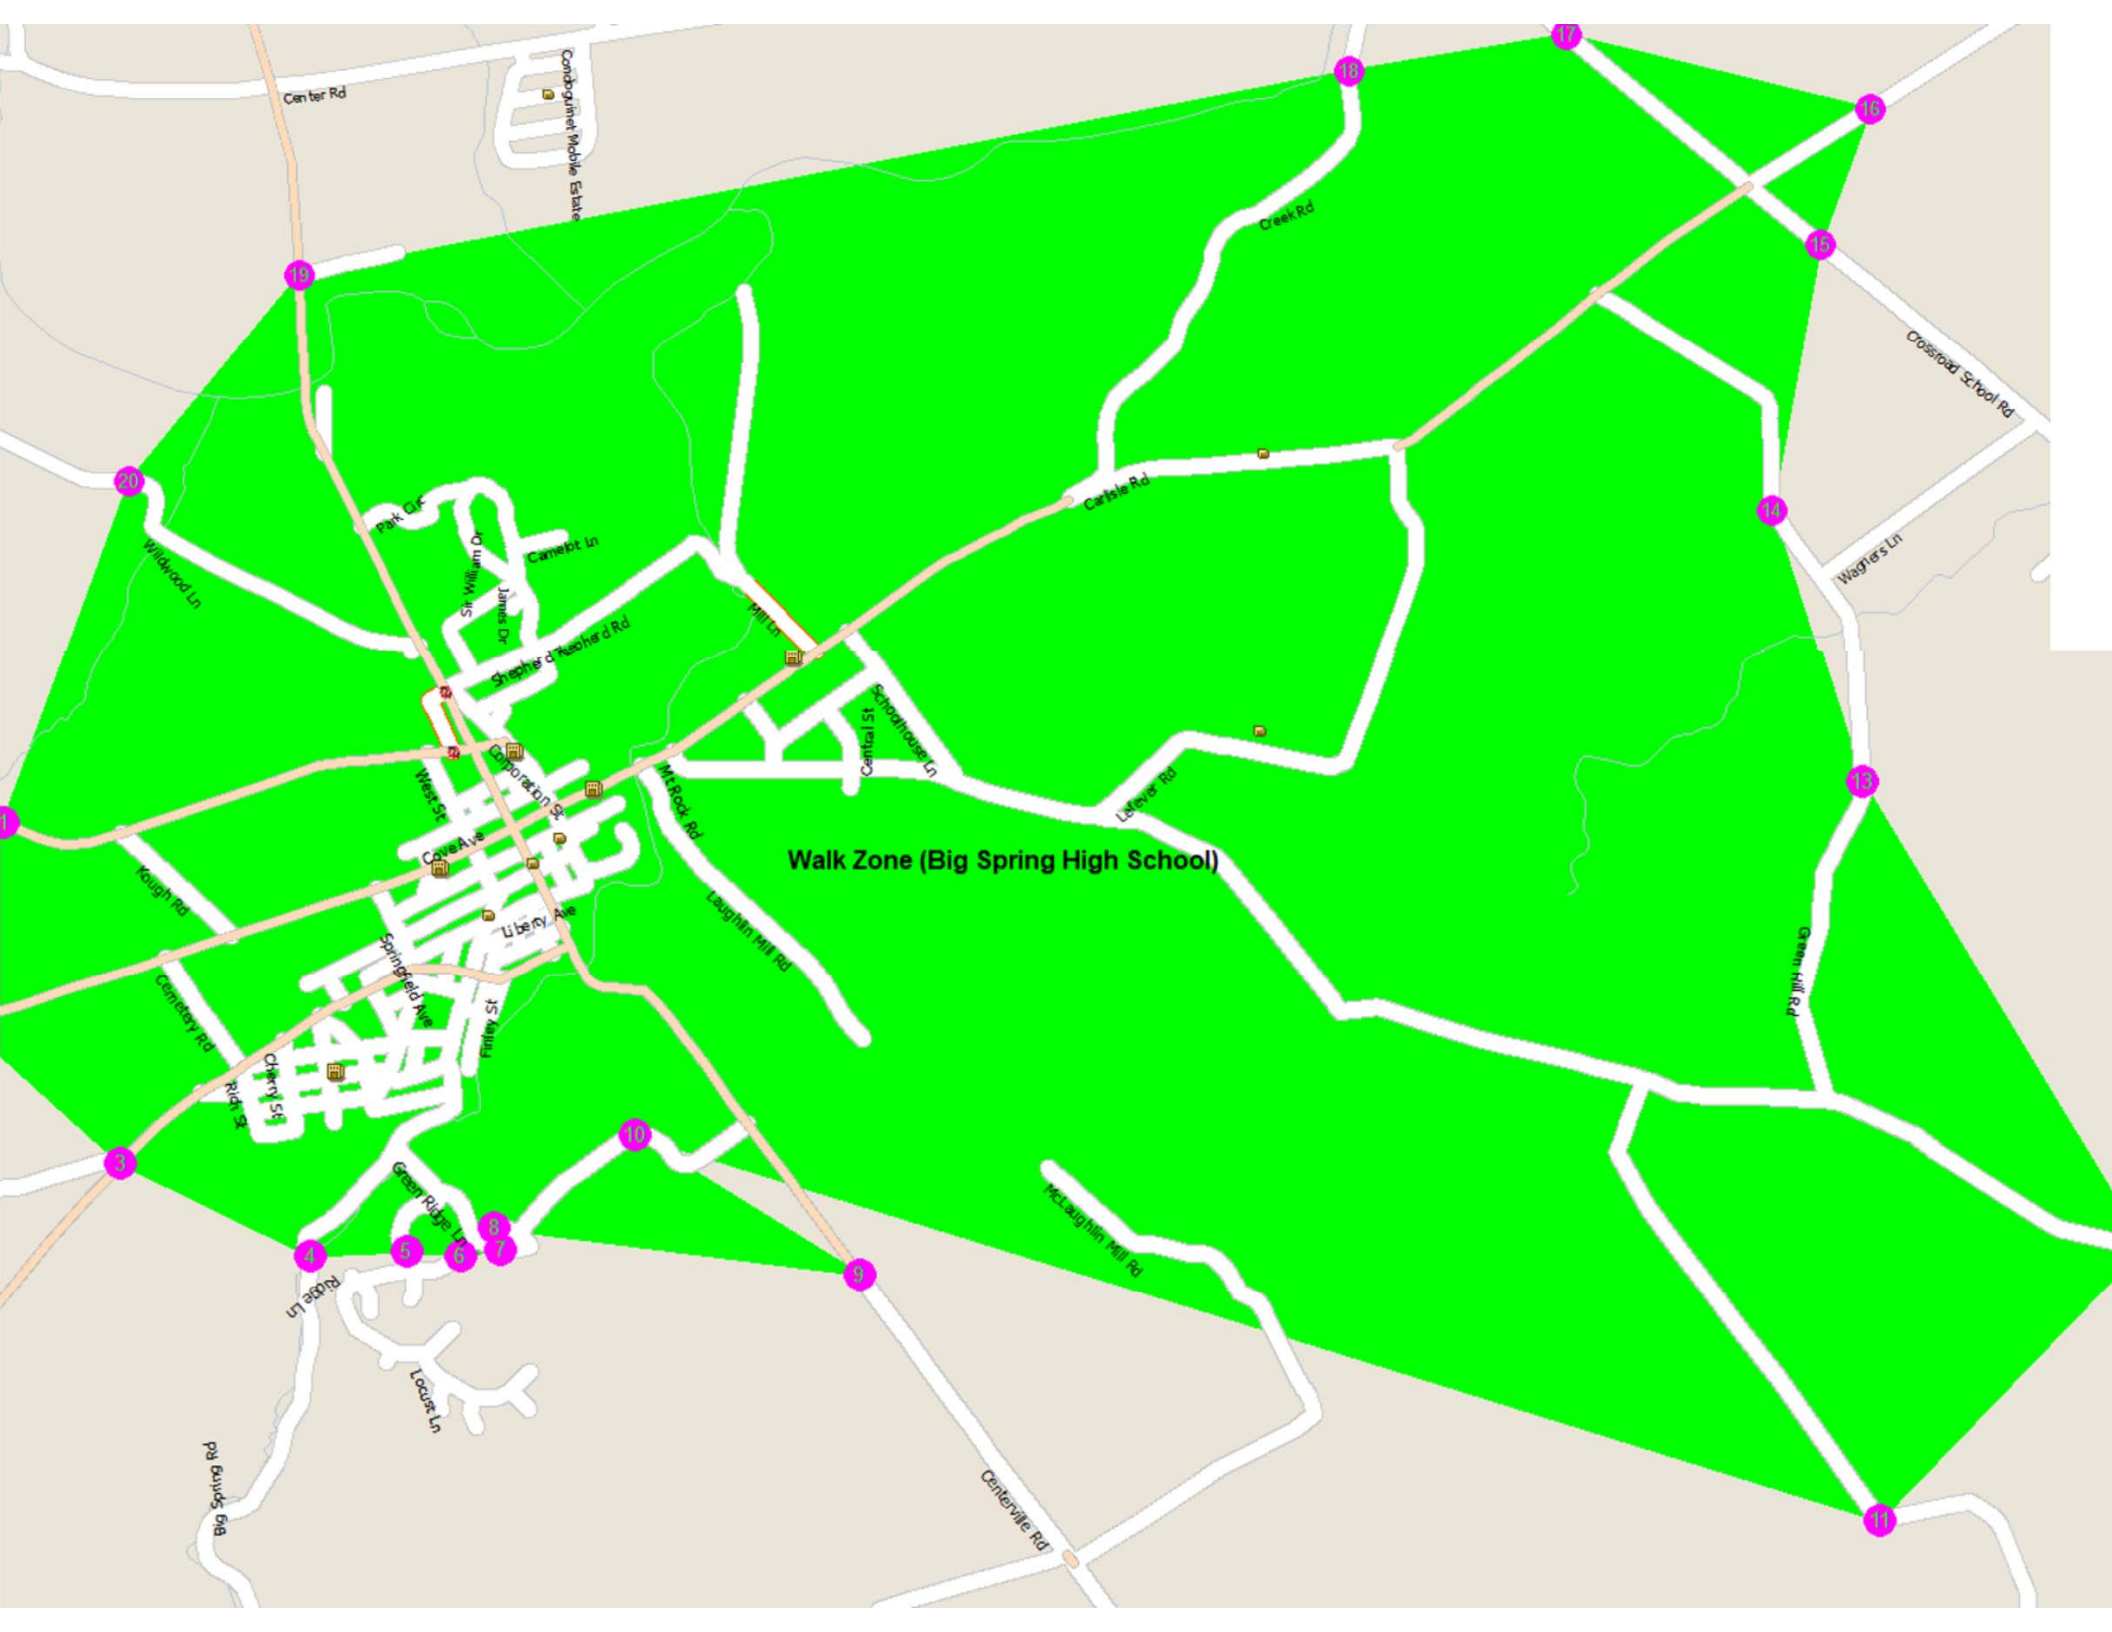

High School

Walking Routes

Center Rd

Condorquet Middle Estate

Creek Rd

Crossroad School Rd

Wagner's Ln

Walk Zone (Big Spring High School)

Willowood Ln

Park Dr

St. William Dr

James Dr

Shepherd & Washburn Rd

West St

Corporate Dr

Liberty Ave