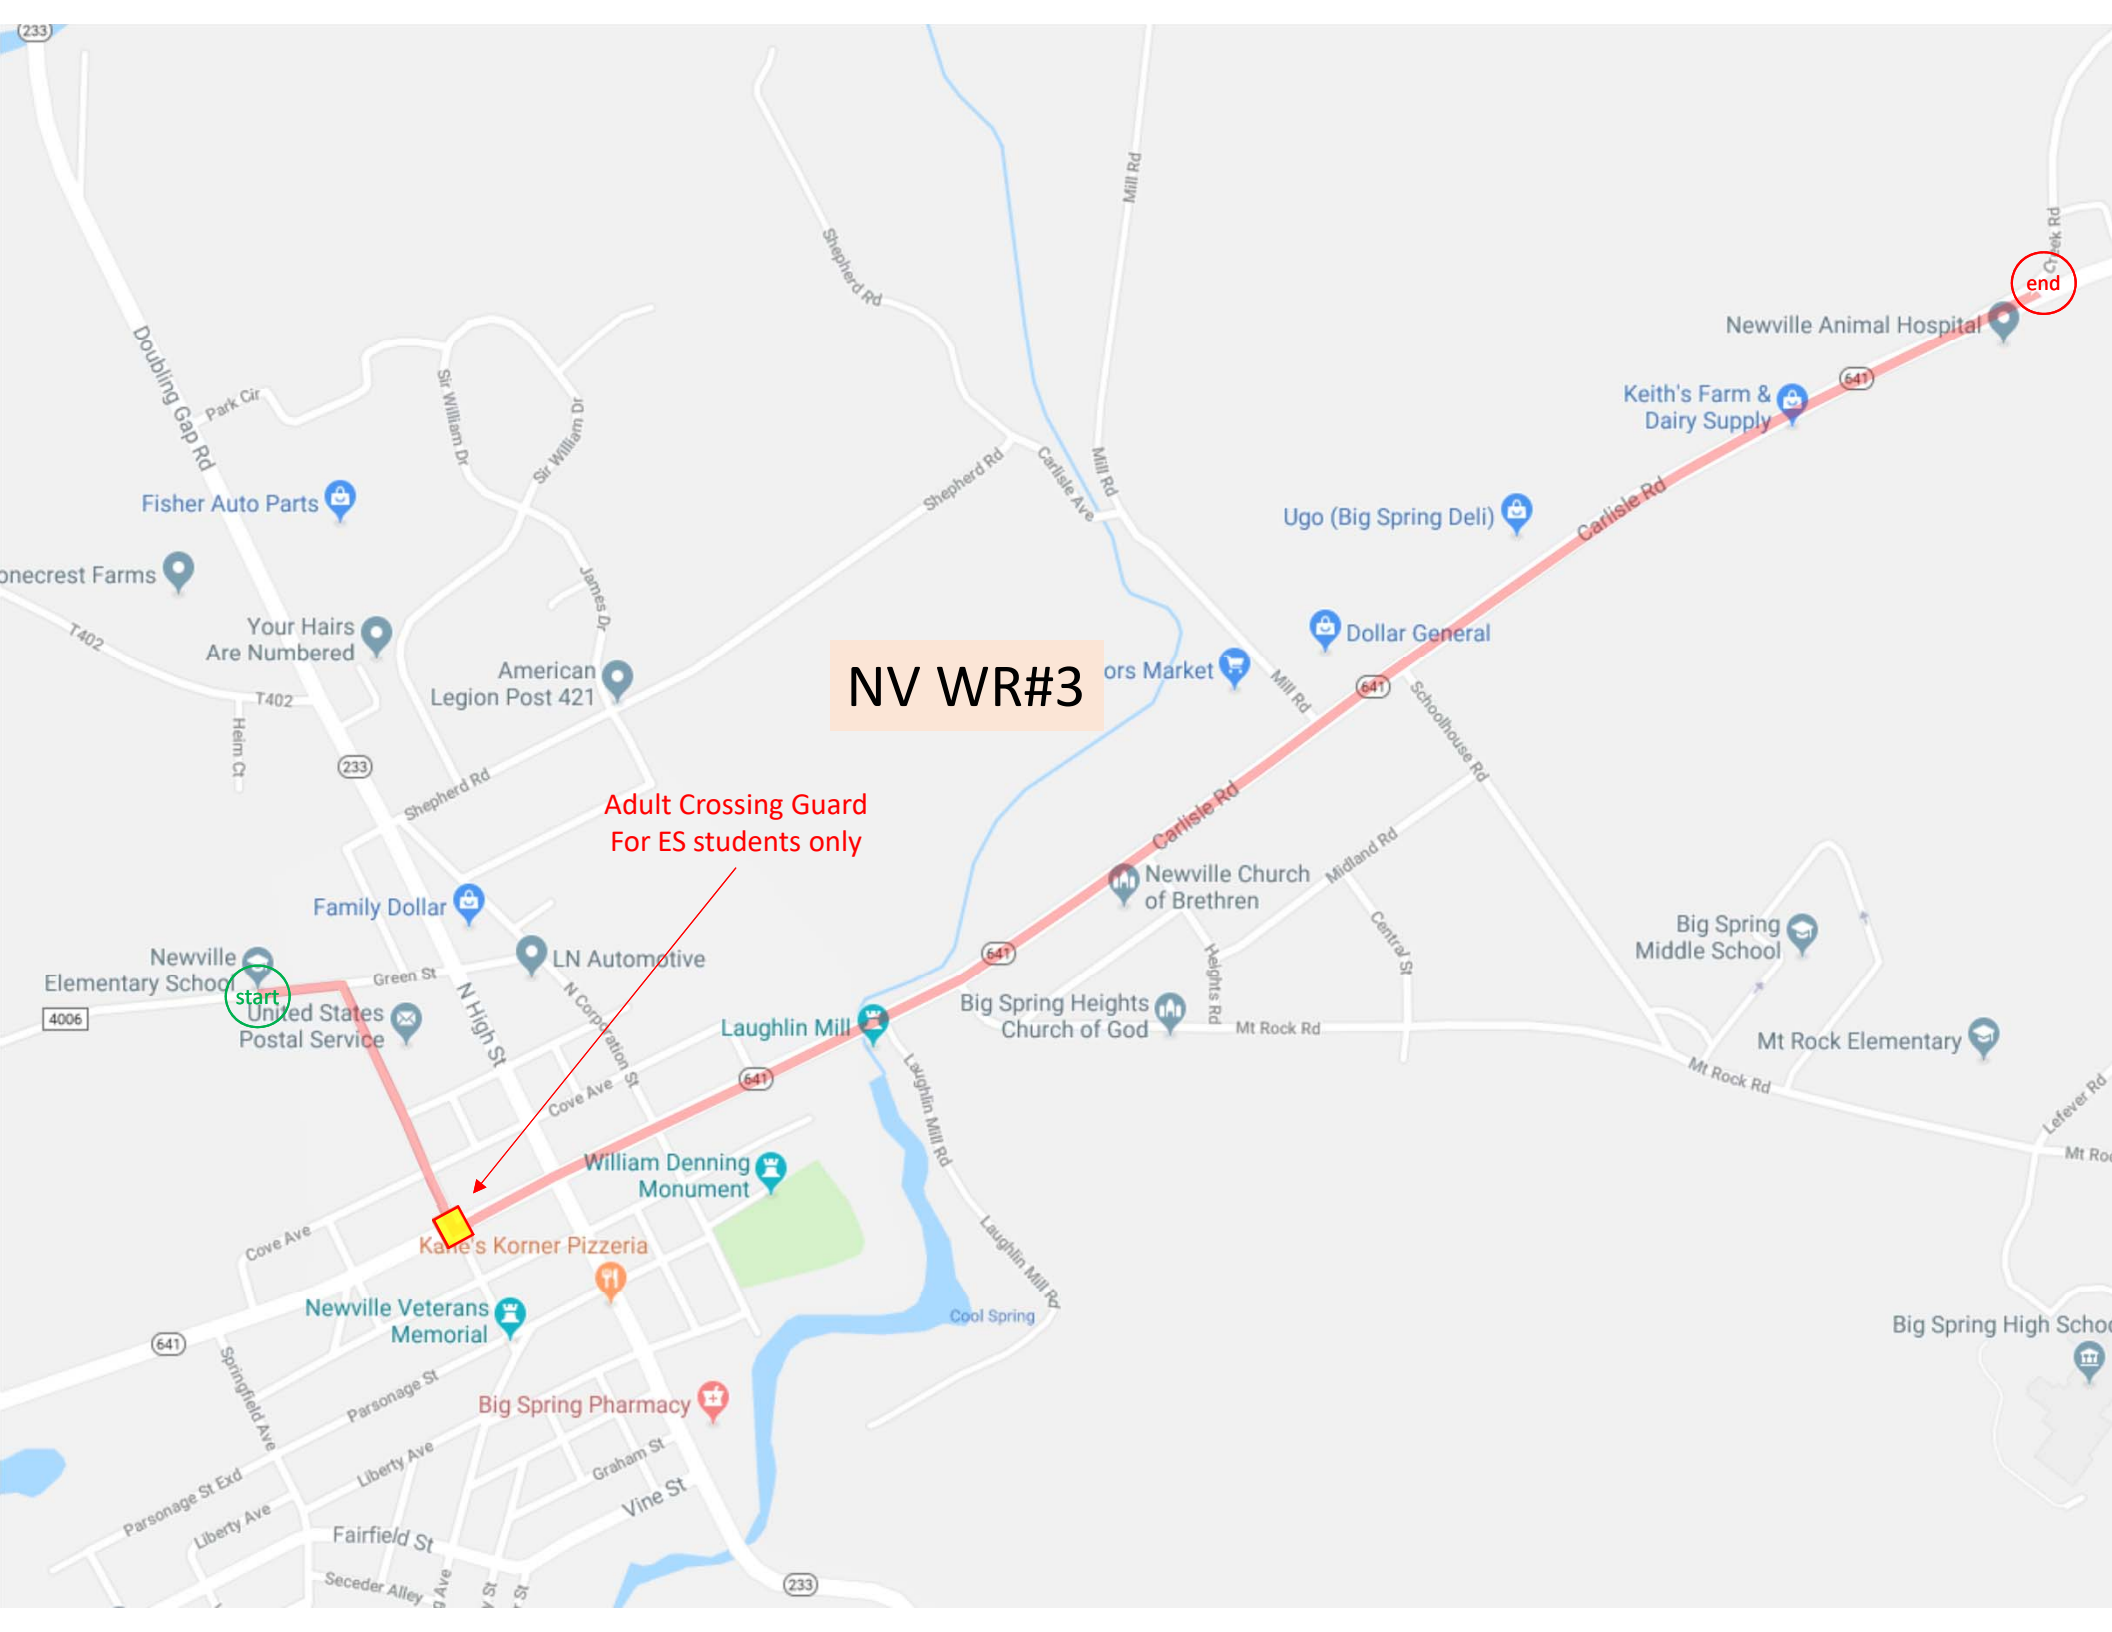

end

NV WR#3

Adult Crossing Guard
For ES students only

start

end

start

end

NV WR#4