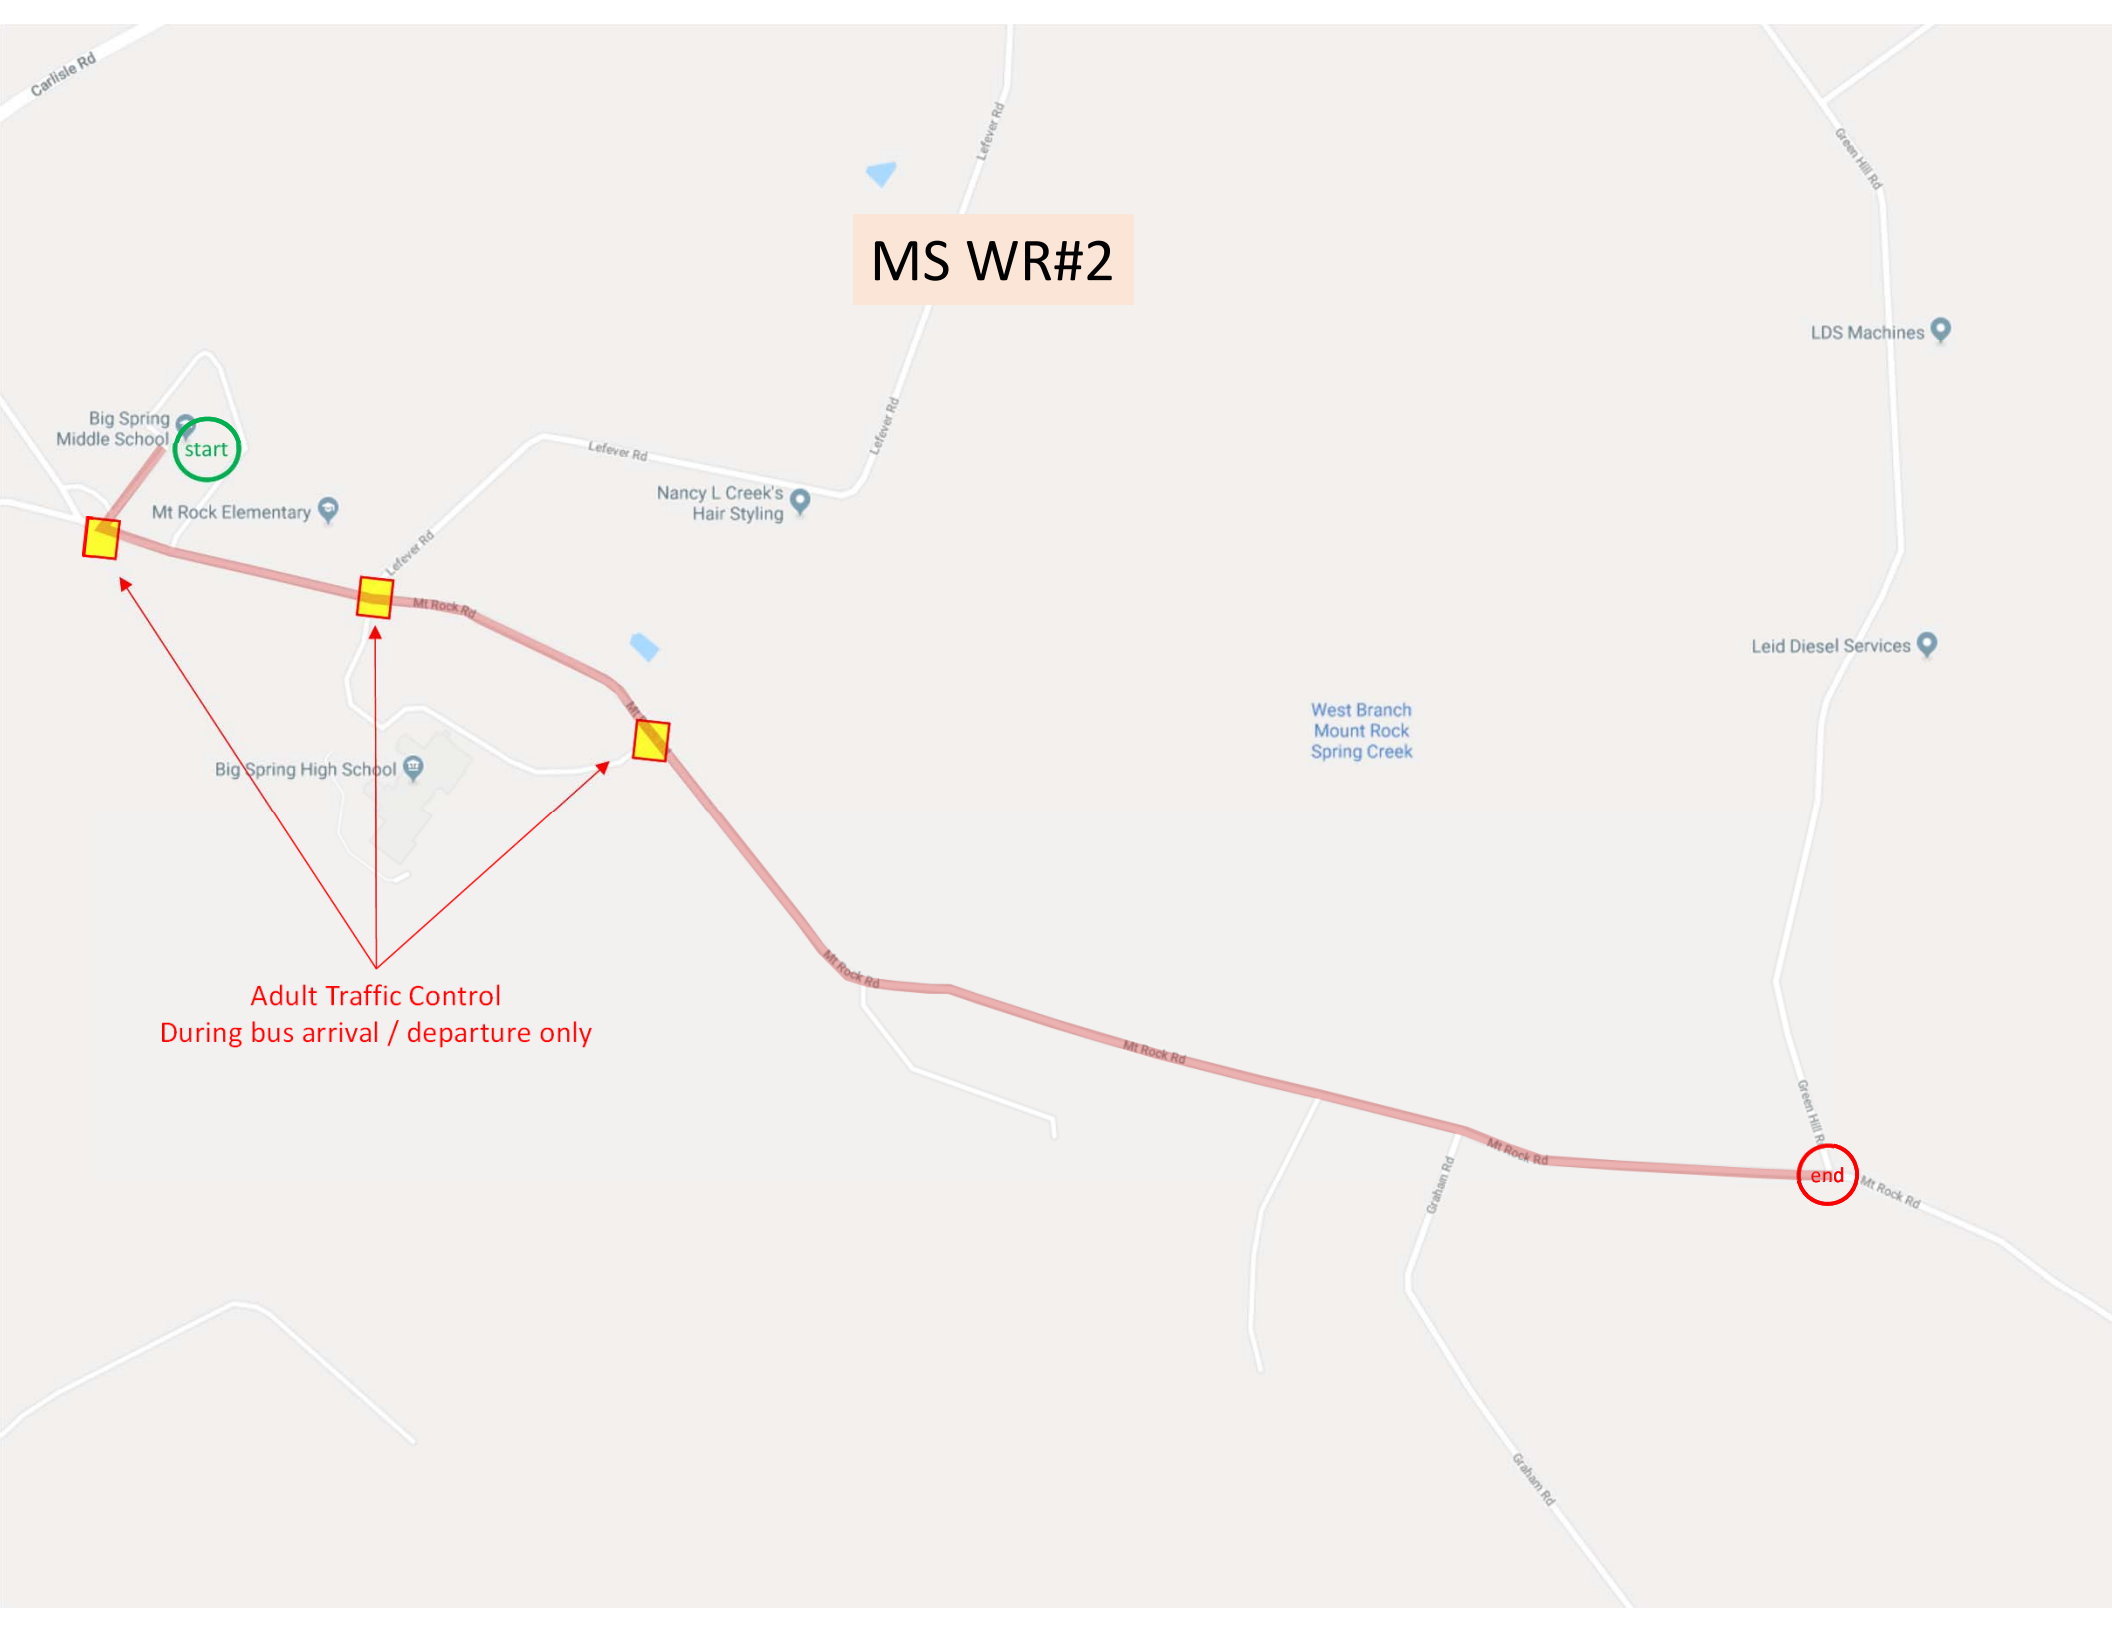

MS WR#2

Adult Traffic Control
During bus arrival / departure only