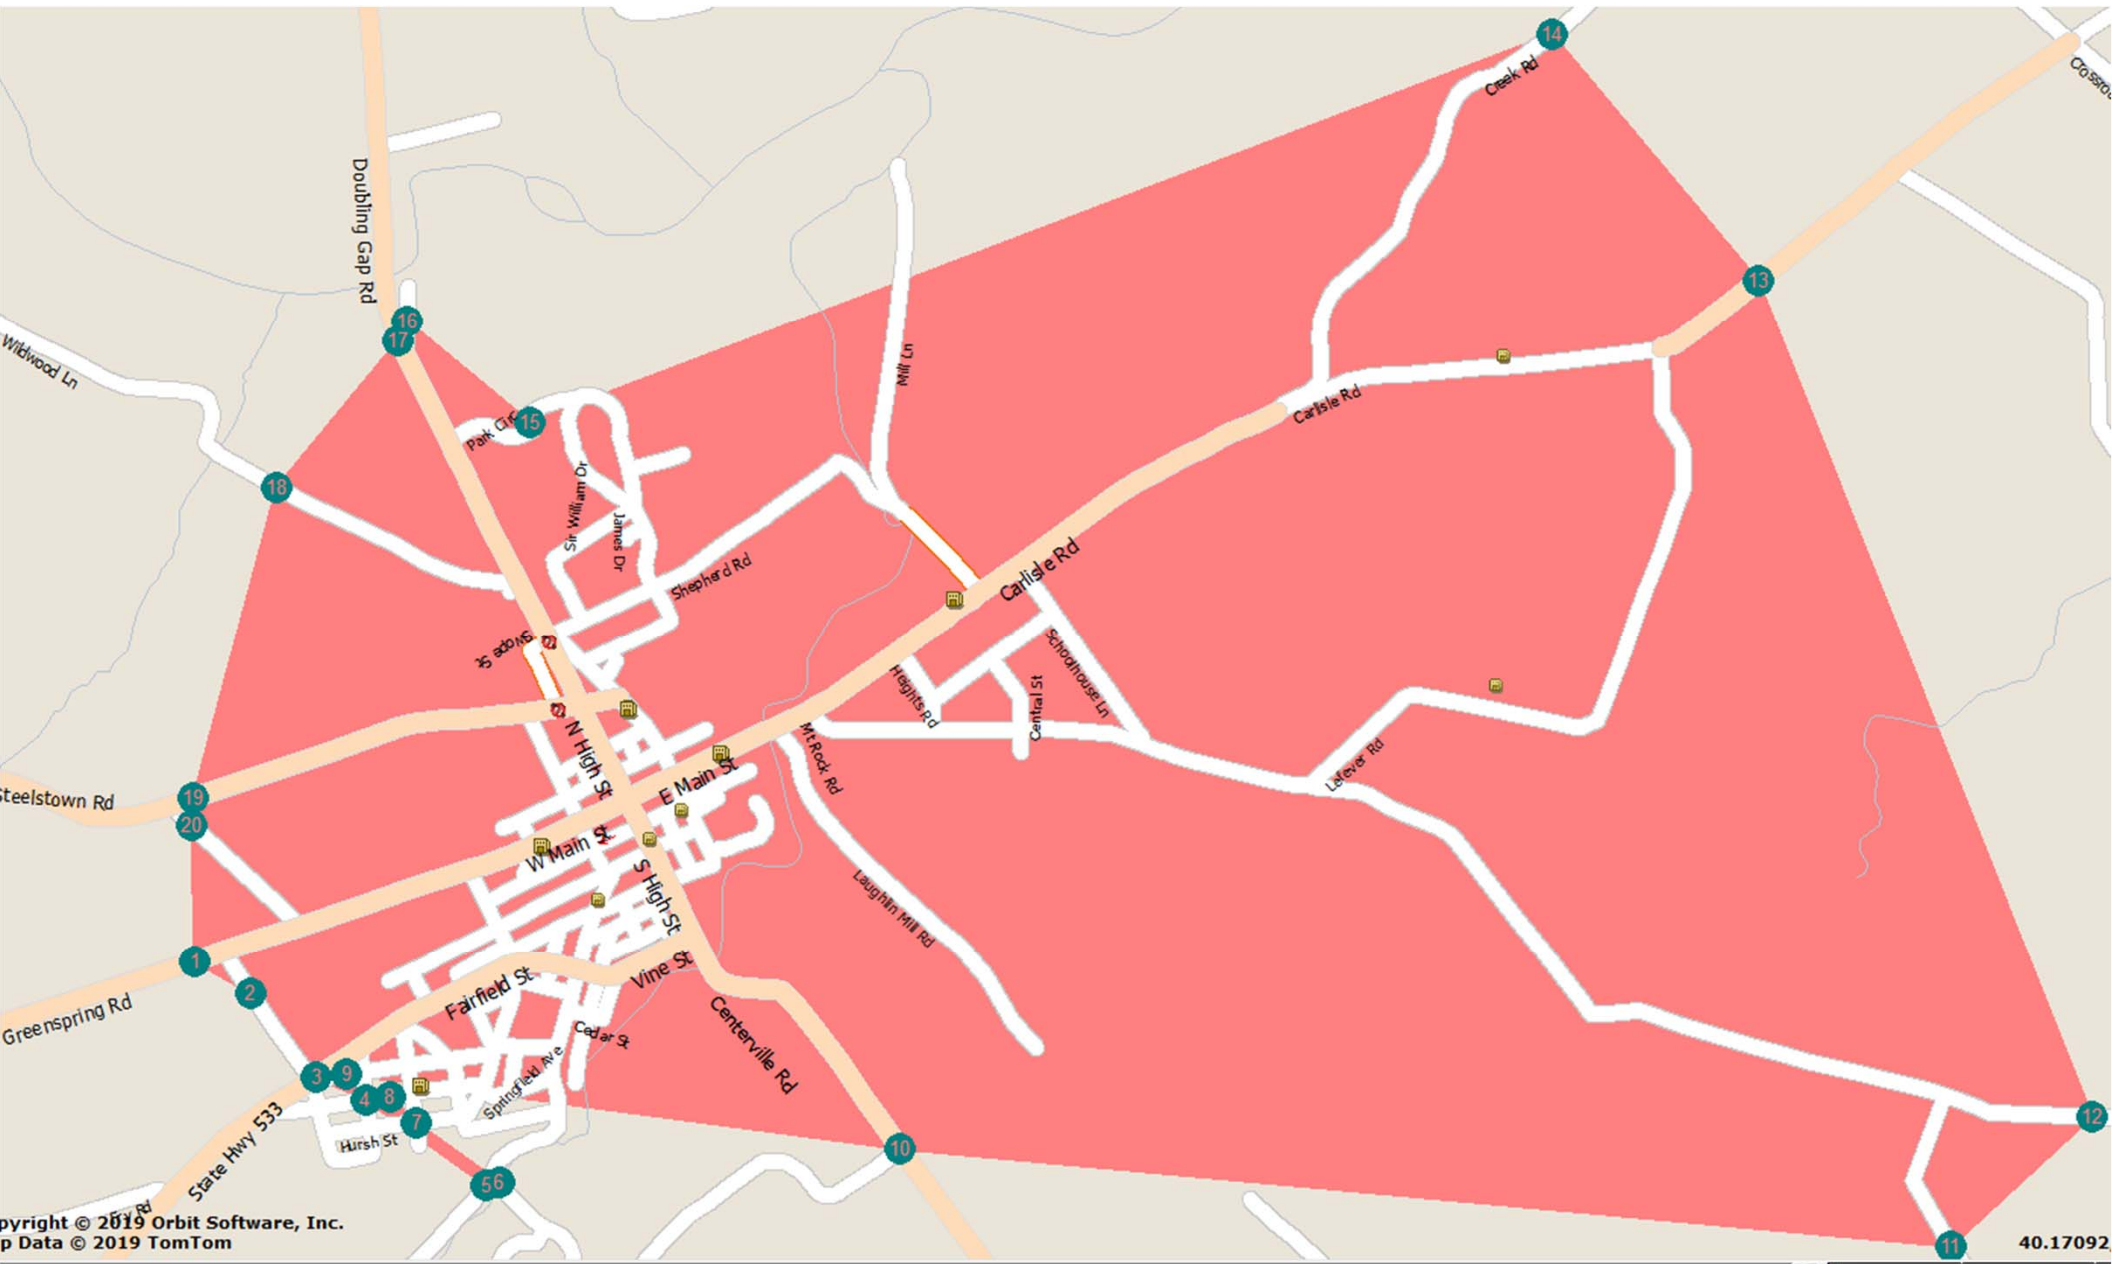

Adult Traffic Control
During bus arrival / departure only

end

start

Middle School

Proposed Walking Routes

MR Walking Limits

MS WR#1

Adult Traffic Control
During bus arrival / departure only